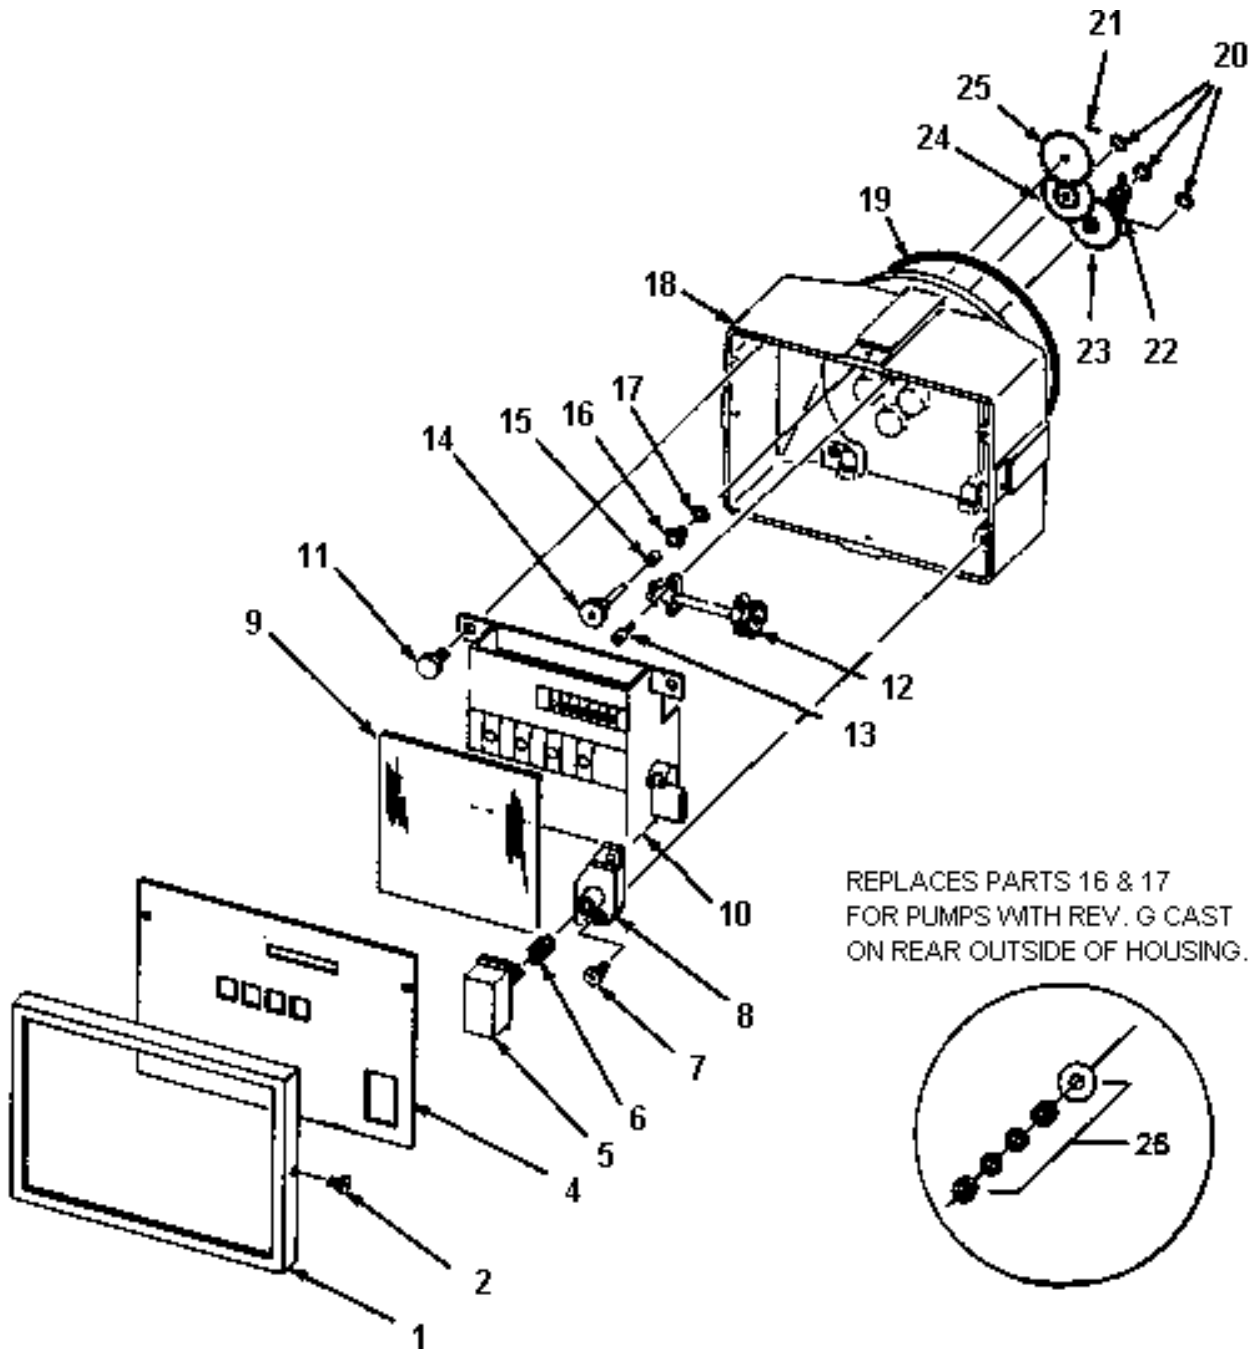

### 4860 4-WHEEL REGISTER (FOR MODEL 72S AND SERIES 1820R)

**4860 4-WHEEL REGISTER (FOR MODEL 72S AND SERIES 1820R)**

036341 U.S. Measure, 72S  
 036343 Liter Measure, 72S  
 036345 Imperial Measure, 72S

036357 US Measure, 1820R  
 036361 Liter Measure, 1820R  
 036353 US Measure, Ext. Shaft, 1820R  
 036373 Liter Measure, Ext. Shaft, 1820R

Item	Part No.	Description
1	012236	Bezel
	012267	Bezel, 1820R
2	052693	Bezel Screw
4	035309	Dial Mask
	035307	Dial Mask, 1820R
5	017269	Reset Button
6	057985	Spring, setback
7	053737	Reset Bearing Screw
8	011816	Reset Bearing
9	028736	Dial Glass
10	S00758	Register Assembly (incl glass)
	S00765	Reg Assy, Ext Shaft (incl glass)
11	053901	Register Screw
12	054513	Drive Shaft Assy
13	053626	Drive Shaft Assy Screw
14	054522	Drive Shaft and Gear
15	056791	Spacer
16	014095	Bearing and Seal Assy. (Use if no letter is cast onto rear of housing #18. If Rev. G, see item 26.)
17	048865	O-Ring
18	031020	Register Housing
	048426	Register Housing, 1820R
19	049075	O-Ring
20	049390	Retaining Ring - E
21	031345	Drive Key - Spring
26	036995	Bearing & Seal Assy. (Use only when Rev G is cast onto rear of housing #18. If no Rev. see item 16.)

**NOTE:** Due to meter redesign, meters manufactured after May 10, 1995 use the **New Style** change gears. Older meters use the **Old Style** change gears.

Item	Part No.	Description
<b>CHANGE GEARS-US GALLONS (New Style)</b>		
<b>Gasoline or Diesel</b>		
22	012491	Control Block, 12T
	012490	Control Block, Bronze, 12T
23	028168	Cluster Gear, 12T-39T
24	028172	Cluster Gear, Gas, 15T-38T
25	028448	Drive Gear, 36T

<b>LITER MEASURE (Old Style)</b>		
22	012491	Control Block, 12T
	012490	Control Block, Bronze, 12T
23	028172	Cluster Gear, Gas, 15T-38T
	028173	Cluster Gear, Dsl, 15T-39T
24	028175	Cluster Gear, 29T-36T
25	028171	Drive Gear, Dsl, 26T
	028151	Drive Gear, Gas, 25T